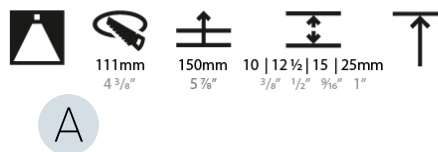

ELECTRICAL

Lamp Type: LED (Zhaga Standard)
Input Wattage (W): 13
Total Output Wattage (W): 11.8
Dimming: Tri-Mode (Non-Dimming and Phase Dimming (120Vac only) and 0-10V Dimming)
Driver Included: No
Driver Location: Recessed Housing
Driver Type: Constant Current - Universal
Driver Class: Class 2
Housing: See components
Input Voltage (V): 120 - 277
Constant Current (MA): 350

LED

Number of LEDs: 1
Color Temperature (°K): 2700 / 3000 / 3500 / 4000
Max. Delivered Lumen (lm): 876 / 909 / 955 / 974
Nominal Lumen (lm): 1304 / 1352 / 1421 / 1450
CRI: >90 CRI
Efficiency (%): 87.9 / 88.4 / 87.9
Lamp Life (hrs): 50000
Upon Request: RGB-W Tunable White Special Color Temperature Special LED

OPTICAL

Reflector°: 18 / 42 / 60
Optic°: Lens Pack - No Lens / Linear Spread Lens / Honeycomb / Spread Lens
Upon Request: Special Beam Angles

RATINGS AND CERTIFICATIONS

382, F 416-247-9319, www.zaneen.com

Created by Zaneen Lighting for North American Standards. At the end of the existing Model #. For assistance on 'custom' specifications, contact zteam@zaneen.com. In a constant effort to supply the best product, we reserve the right to change specifications or materials without notice. The most recent specification sheets are found at zaneen.com

IP rating: IP20