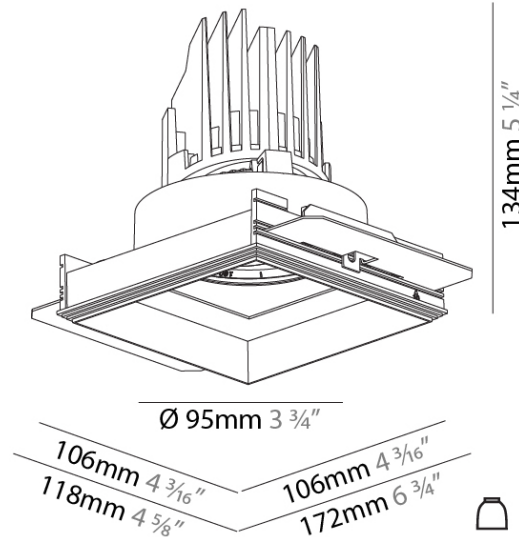

ELECTRICAL

Lamp Type: LED (Zhaga Standard)
Input Wattage (W): 15.5
Total Output Wattage (W): 14.5
Dimming: Tri-Mode (Non-Dimming and Phase Dimming (120Vac only) and 0-10V Dimming)
Driver Included: No
Driver Location: Recessed Housing
Driver Type: Constant Current - Universal
Driver Class: Class 2
Housing: See components
Input Voltage (V): 120 - 277
Constant Current (MA): 500

LED

Number of LEDs: 1
[Color Temperature (°K): 2700 / 3000 / 3500 / 4000](#)
Max. Delivered Lumen (lm): 940 / 980 / 1029 / 1050
Nominal Lumen (lm): 1386 / 1438 / 1511 / 1542
CRI: >90 CRI
Efficiency (%): 87.9 / 88.4 / 87.9
Lamp Life (hrs): 50000
Upon Request: RGB-W Tunable White Special Color Temperature
Special LED

OPTICAL

[Reflector°: 20 / 40 / 60](#)
Adjustability: Rotational 355°; Tilt 30°
Upon Request: Special Beam Angles

RATINGS AND CERTIFICATIONS

© 2024 Zaneen LLC, 10000 10th St, Suite 3382, F 416-247-9319, www.zaneen.com

Available for international specifications by adding "INT" at the end of the existing Model #. For assistance on 'custom' specifications, contact zteam@zaneen.com.
Certified By: Certified for North American Standards
In a constant effort to supply the best product, we reserve the right to change specifications or materials without notice. The most recent specification sheets are found at zaneen.com
IP rating: IP20