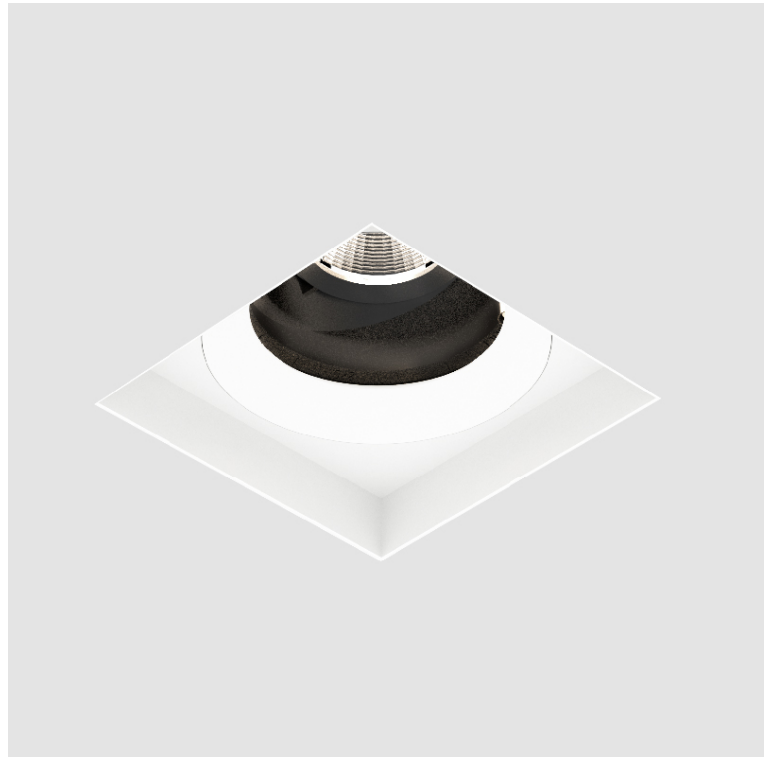

ELECTRICAL

Lamp Type: LED (Zhaga Standard)
Input Wattage (W): 16.5
Total Output Wattage (W): 14.5
Dimming: Tri-Mode (Non-Dimming and Phase Dimming (120Vac only) and 0-10V Dimming)
Driver Included: No
Driver Location: Recessed Housing
Driver Type: Constant Current - Universal
Driver Class: Class 2
Housing: See components
Input Voltage (V): 120 - 277
Constant Current (MA): 500

LED

Number of LEDs: 1
Color Temperature (°K): 2700 / 3000 / 3500 / 4000
Max. Delivered Lumen (lm): 940 / 980 / 1029 / 1050
Nominal Lumen (lm): 1386 / 1438 / 1511 / 1542
CRI: >90 CRI
Efficiency (%): 87.9 / 88.4 / 87.9
Lamp Life (hrs): 50000
Upon Request: RGB-W Tunable White Special Color Temperature Special LED

OPTICAL

Reflector: 20 / 40 / 60
Adjustability: Rotational 355°; Tilt 30°
Upon Request: Special Beam Angles

RATINGS AND CERTIFICATIONS

Zaneen Lighting Inc. © 2024, T 1-800-388-3382, F 416-247-9319, www.zaneen.com

Available for international specifications by adding "INT" at the end of the existing Model #. For assistance on 'custom' specifications, contact zteam@zaneen.com. In a constant effort to supply the best product, we reserve the right to change specifications or materials without notice. The most recent specification sheets are found at zaneen.com
IP rating: IP20