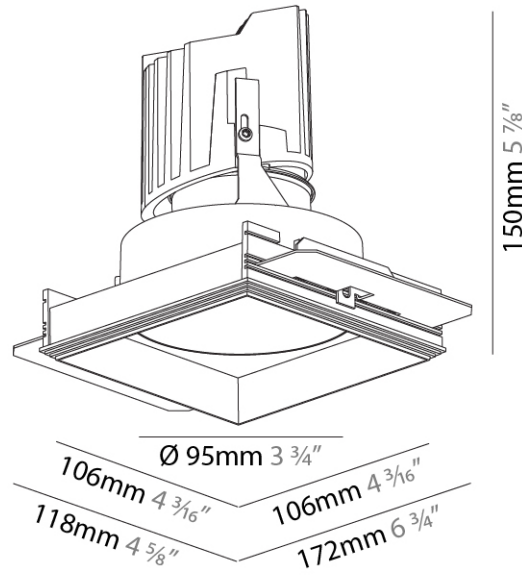

Shape: Square
Diameter (mm): 95
Diameter (in): 3 3/4
Length (mm): 106
Length (in): 4 3/16
Width (mm): 106
Width (in): 4 3/16
Depth (mm): 150
Depth (in): 5 7/8

Ceiling Thickness (mm): 10 / 12.5 / 15 / 25
Ceiling Thickness (in): 3/8 or 1/2 or 9/16 or 1

Min. Recessing Depth (mm): 170
Min. Recessing Depth (in): 6 11/16
Light Distribution: Downlight

Weight (kg): 0.705
Weight (lbs): 1.55

Fixture Finish: SSR / BKV / CWI / CRY / HAB / LAG / UFT / ITA / RUA / RUR / MIC / FTG / MYG / TWT / LOD / PUS / FRO / FUP / KIA / POP / BLS / SPG / MEY / GOH / GUM / CHC / COM / ABZ / JAG / OBR / MOS / ROR

Fixture Material: Aluminum Die Cast
Cut-out Measurements: 120mm / 4 3/4" x 120mm / 4 3/4"
Upon Request: Unique Ceiling Thickness

ELECTRICAL

Lamp Type: LED (Zhaga Standard)
Input Wattage (W): 15.5
Total Output Wattage (W): 14.5
Dimming: Tri-Mode (Non-Dimming and Phase Dimming (120Vac only) and 0-10V Dimming)

Driver Included: No
Driver Location: Recessed Housing
Driver Type: Constant Current - Universal
Driver Class: Class 2

Housing: See components
Input Voltage (V): 120 - 277
Constant Current (MA): 500

LED

Number of LEDs: 1
Color Temperature (°K): 2700 / 3000 / 3500 / 4000
Max. Delivered Lumen (lm): 940 / 980 / 1029 / 1050
Nominal Lumen (lm): 1386 / 1438 / 1511 / 1542
CRI: >90 CRI
Efficiency (%): 87.9 / 88.4 / 87.9
Lamp Life (hrs): 50000

Upon Request: RGB-W Tunable White Special Color Temperature Special LED

OPTICAL

Reflector: 20 / 40 / 60
Upon Request: Special Beam Angles

© 2024 Zaneen Inc. 100-3382, F 416-247-9319, www.zaneen.com

Available for international specifications by adding 'INT' at the end of the existing Model #. For assistance on 'custom' specifications, contact zteam@zaneen.com. In a constant effort to supply the best product, we reserve the right to change specifications or materials without notice. The most recent specification sheets are found at zaneen.com

IP rating: IP20